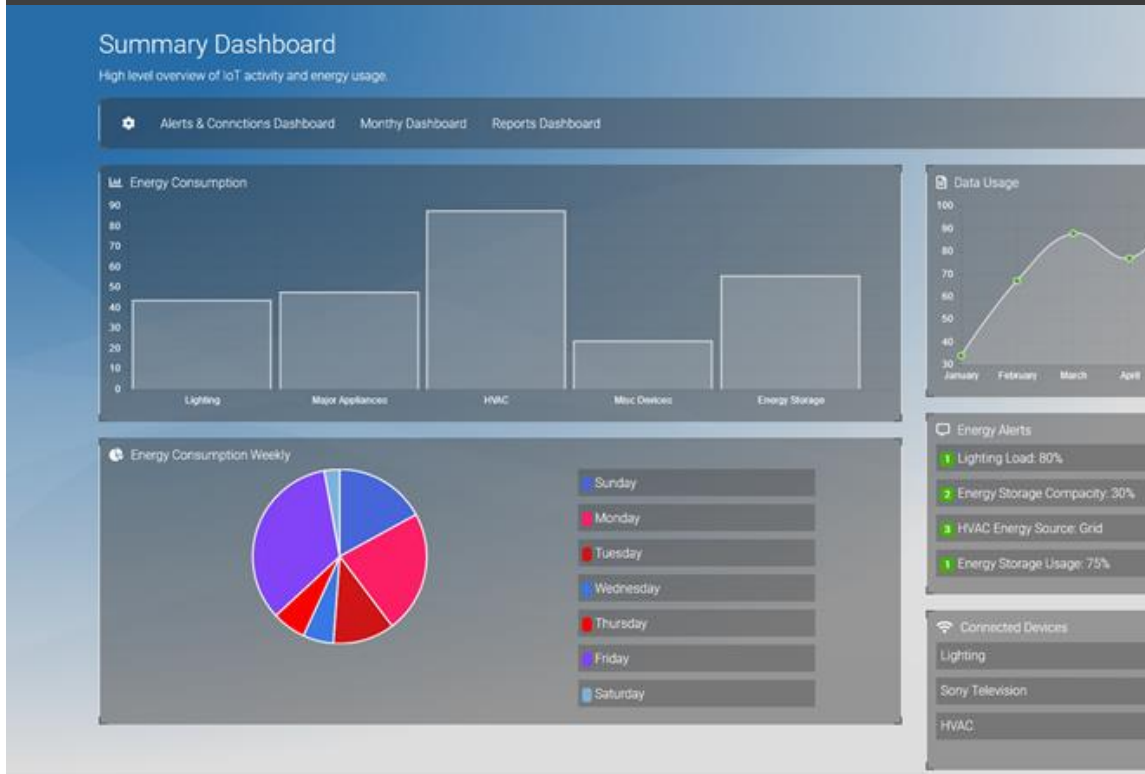

Wise Power Innovation

Wise Power Integrates cutting-edge hardware and software systems to create new solutions

Our energy storage systems will store the electricity to power your home or office

The new blade storage system in cars will power electric vehicles to extend the EV range and charge on the go

New wind turbine design generates 1 KW of power from a small MicroCube in arrays from 1 – 50 cubes

Internet of Things (IoT) controller talks to appliances and electronics in the home through a smartphone